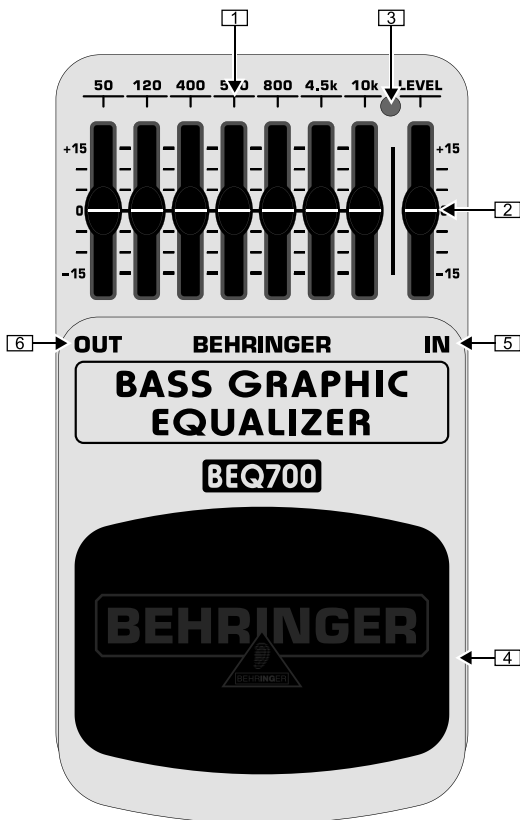

Thank you for showing your confidence in us by purchasing the BEHRINGER BASS GRAPHIC EQUALIZER BEQ700. This ultimate effects pedal is specifically designed to match the frequency range of bass guitars. It allows 7-band sound shaping and feedback elimination from 50 Hz to 10 kHz. It has a powerful 15 dB boost/cut per band, ideally suited even for 5-string and 6-string bass guitars.

## 1. CONTROLS

Top view

- [1] The 7-band EQ faders allow boosting/cutting single frequency ranges from 50 Hz to 10 kHz at +/-15 dB.
- [2] The LEVEL fader adjusts the output level. It can be used to achieve effective volume "boost" or "cut."
- [3] This LED illuminates when the EQ is activated. It also serves as a battery level indicator.
- [4] Use the footswitch to activate/deactivate the EQ.
- [5] Use this 1/4" TS IN connector to plug in the instrument cable.
- [6] The 1/4" TS OUT connector sends the signal to your amp.