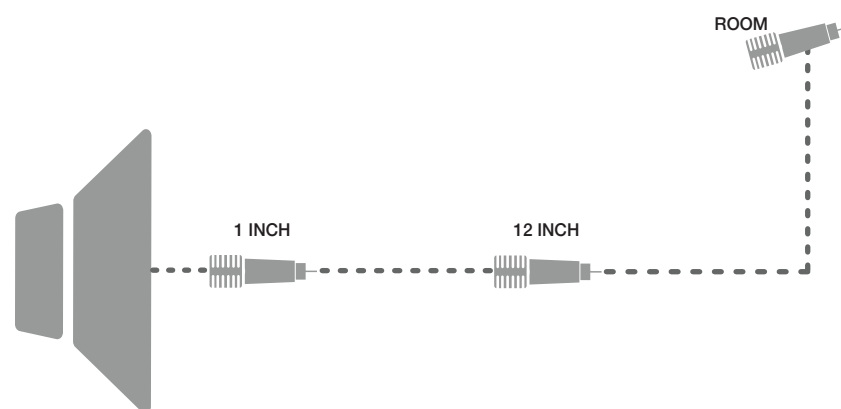

G11

Multi-Effects Processor

G11 Cabinet IR

The G11 provides a total of 22 cabinet emulations of all modeling amps. Cabinet Simulations offer the sonic response of each amp's cabinet when using G11 connected to a real amplifier.

In addition, G11 provides 70 pre-loaded full spectrum impulse response (IR data) of the cabinets that were captured by placing the microphone in three different positions. Each cabinet has a recording where the mic was placed 1-inch away (2.5cm approx.), a recording where the mic was placed 12-inches away (30cm approx.), and one where the mic was placed in the room.

*No. 17 has a 4th IR, which is a mix of the recording of the mic at 1-inch, 12-inches, and in the room.

Note: Manufacturer names and product names are trademarks of their respective owners. The names are used only to illustrate sonic characteristics and do not indicate any affiliation with ZOOM.