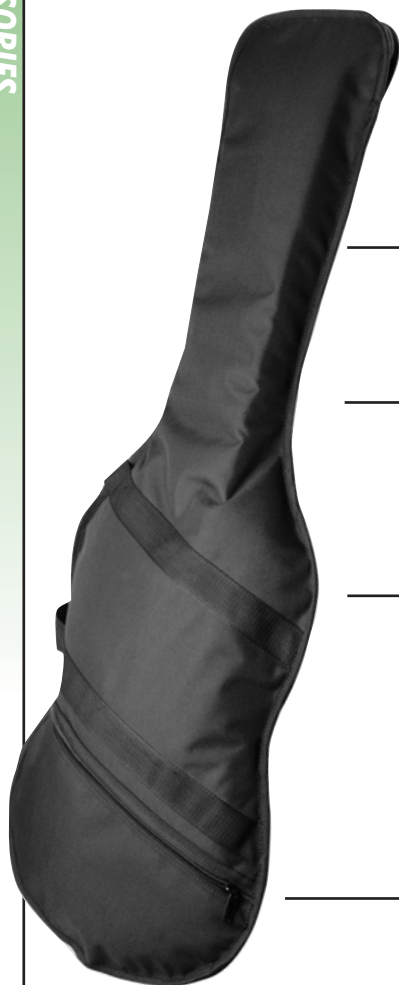

GB-4550 Series

Gig Bags

GUITAR STANDS & ACCESSORIES

FEATURES AND BENEFITS

Protect your new investment! The stylish 4550 Series Guitar Bags are made from a durable nylon material and the series includes a bag to fit either electric, acoustic, classical or bass guitars. Features include rugged 600-D nylon material which repels rain and is easy to clean, interior liner, heavy-duty 2-pull zipper and a front zip pocket to carry pics or replacement strings. Use either the two carrying handles or the removable padded backpack-style straps to carry your guitar with ease!

2-Pull zipper allows bag to be unzipped lengthwise from center.

Rugged 600-D nylon material repels rain and is easy to clean.

Carrying handles are stitched to both the front or back of the bag for reinforced strength.

Front zip pocket holds your pics, replacement strings or even the removable backpack straps.

A Must For
EVERY
ROADIE!

Carry all of your gear with comfort and style!
Bag can be carried using the two carrying handles or the removable padded backpack straps.

PRODUCT SPECIFICATIONS

- > **Material:** Heavy-duty 600-D nylon
- > **Color:** Black

Electric Guitar Bag
Model#: **GBE-4550**
Inv#: **38549**
List Price: **\$33.99**

Bass Guitar Bag
Model#: **GBB-4550**
Inv#: **38551**
List Price: **\$33.99**