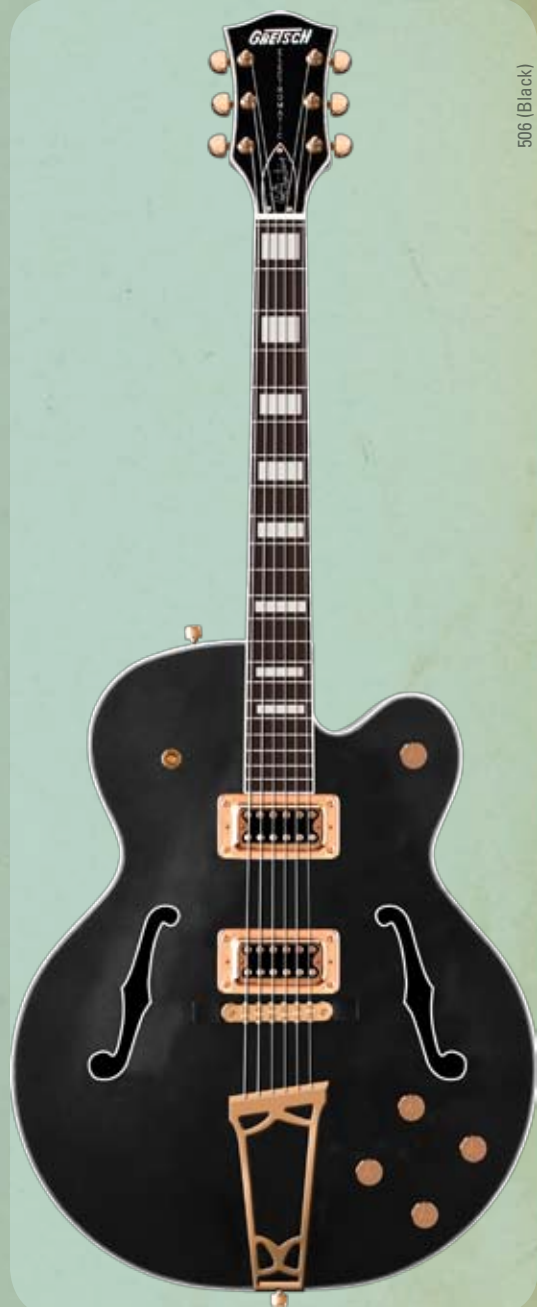

G5191BK Tim Armstrong "Signature" Electromatic® Hollow Body- NEW!

COLORS:

(506)
Black

GRETSCH®

SPECIFICATIONS:

Body Laminated Maple Hollow Body

Finish Urethane

Neck 1-Piece Maple,

Fretboard Rosewood, 12.5" (320mm) radius

Frets 22, Jumbo

Scale Length 24.33" (618 mm)

Nut Width 1 11/16", (43 mm)

Hardware Gold-Plated

Machine Heads Grover® Gold-Plated Enclosed Tuners

Bridge Rosewood Based Adjusto-Matic™ Bridge. Harp Tailpiece

Pickups 2 "Black Top" Filter'Tron™

Switching 3-Position Toggle: Position 1. Bridge Pickup Position 2. Bridge and Neck Pickups Position 3. Neck Pickup

Controls Volume 1. (Neck Pickup) Volume 2. (Bridge Pickup) Tone 1. (Neck Pickup) Tone 2. (Bridge Pickup) Master Volume

Accessories Case: Optional Gig Bag - US MSRP $100.00, P/N 0996458000 or Economy Hard Shell Case US MSRP $130.00, P/N 0996480000

Unique Features Block Acrylic Inlay Position Markers, Gold-Plated Hardware, Graphite Nut, Black Headstock Overlay, Grover™ Tuners, Gold Plated Pickup Bezels, Harp Tailpiece, Pearloid Gretsch Headstock Inlay, 4-Ply Bound Top and Back, 3-Ply Bound Fingerboard & Headstock, Single Ply Bound F Holes, Knurled Strap Retainer Knobs, Adjustable Truss Rod, "Black Top" Filter'Tron™ Pickups

506 (Black)

Prices and specifications subject to change without notice.

©2009 FMI/C. All rights reserved.

www.gretschguitars.com