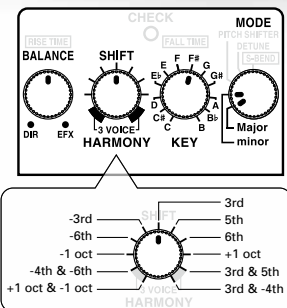

Parameters available in HARMONY mode

PS-6 Specifications

■ Nominal Input Level -20 dBu ■ Input Impedance 1 M Ω ■ Nominal Output Level -20 dBu ■ Output Impedance 1 k Ω ■ Recommended Load Impedance 10 k Ω or greater ■ Power Supply DC 9 V; Carbon-zinc battery (9 V, 6F22) / Alkaline battery (9 V, 6LR61), AC Adaptor (PSA series: optional) ■ Current Draw 45 mA (DC 9V) * Expected battery life under continuous use: Carbon: 2 hours, Alkaline: 8 hours (These figures

will vary depending on the actual conditions of use. ■ Dimensions 73 (W) x 129 (D) x 59 (H) mm / 2-7/8 (W) x 5-1/8 (D) x 2-3/8 (H) inches ■ Weight 440 g / 1 lb (including Battery) ■ Accessories Owner's Manual, Alkaline battery (9 V, 6LR61) ■ Options AC Adaptor (PSA series)

* 0 dBu = 0.775 Vrms

* The specifications are subject to change without notice.