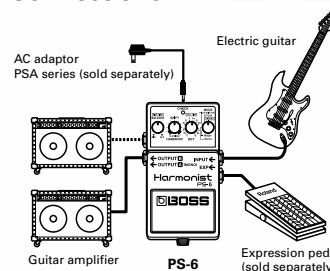

Connections